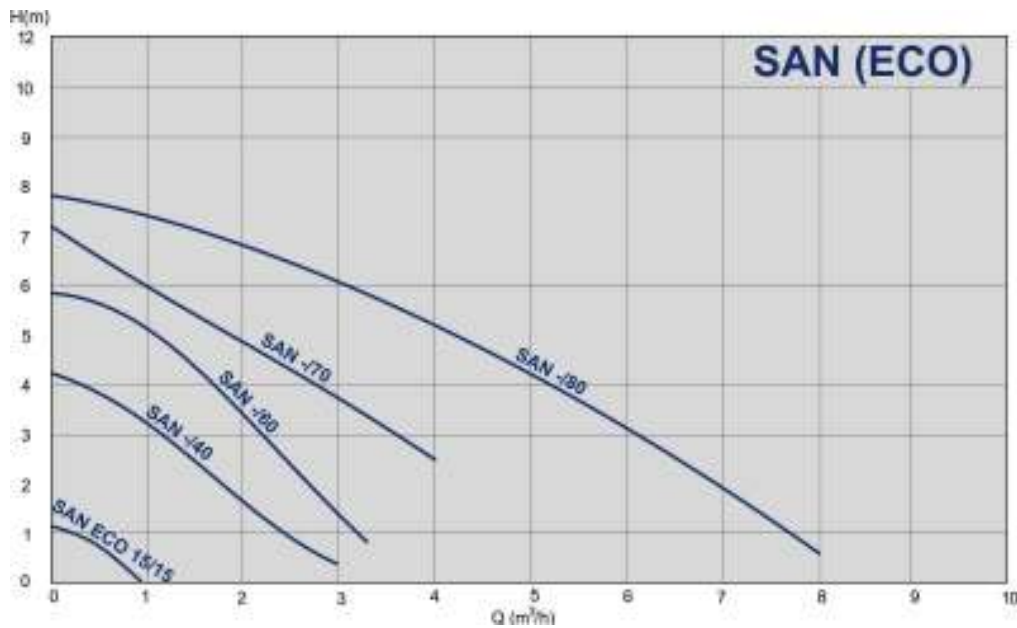

Performance range

SAN - 3-speed pumps for sanitary water (bronze hydraulic)

Code	Type	Fitting length L [mm]	Pipe connection	Pmax [W]	Voltage [V] 50Hz
979521765	SAN 15/40-130	130	Rp ½	50	1x230
979521766	SAN 20/40-130	130	Rp ¾	50	1x230
979521767	SAN 25/40-130	130	Rp 1	50	1x230
979521768	SAN 15/60-130	130	Rp ½	90	1x230
979521769	SAN 20/60-130	130	Rp ¾	90	1x230
979521770	SAN 25/60-130	130	Rp 1	90	1x230
979522018	SAN 20/70-130	130	Rp ¾	140	1x230
979522006	SAN 25/70-130	130	Rp 1	140	1x230
979523510	SAN 32/80-180	180	Rp 1¼	210	1x230

SAN ECO - circulating pumps for sanitary water

Code	Type	Fitting length L [mm]	Pipe connection	Pmax [W]	Voltage [V] 50Hz
979523230	SAN ECO 15/15 B	65	Rp ½	2 - 8	1x230
979523231	SAN ECO 15/15 BU	65	Rp ½	2 - 8	1x230
979523232	SAN ECO 15/15 BTU	65	Rp ½	2 - 8	1x230
979523233	SAN ECO 15/15 BT	65	Rp ½	2 - 8	1x230